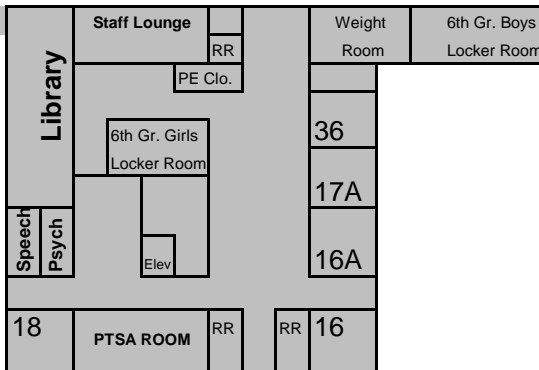

NORTH FIELD

PARKING LOT

BLACKTOP BASKETBALL COURTS

DROP OFF DRIVE THRU

CATALINA AVE.

VISITOR & STAFF PARKING

SOFTBALL FIELD

DOWNSTAIRS