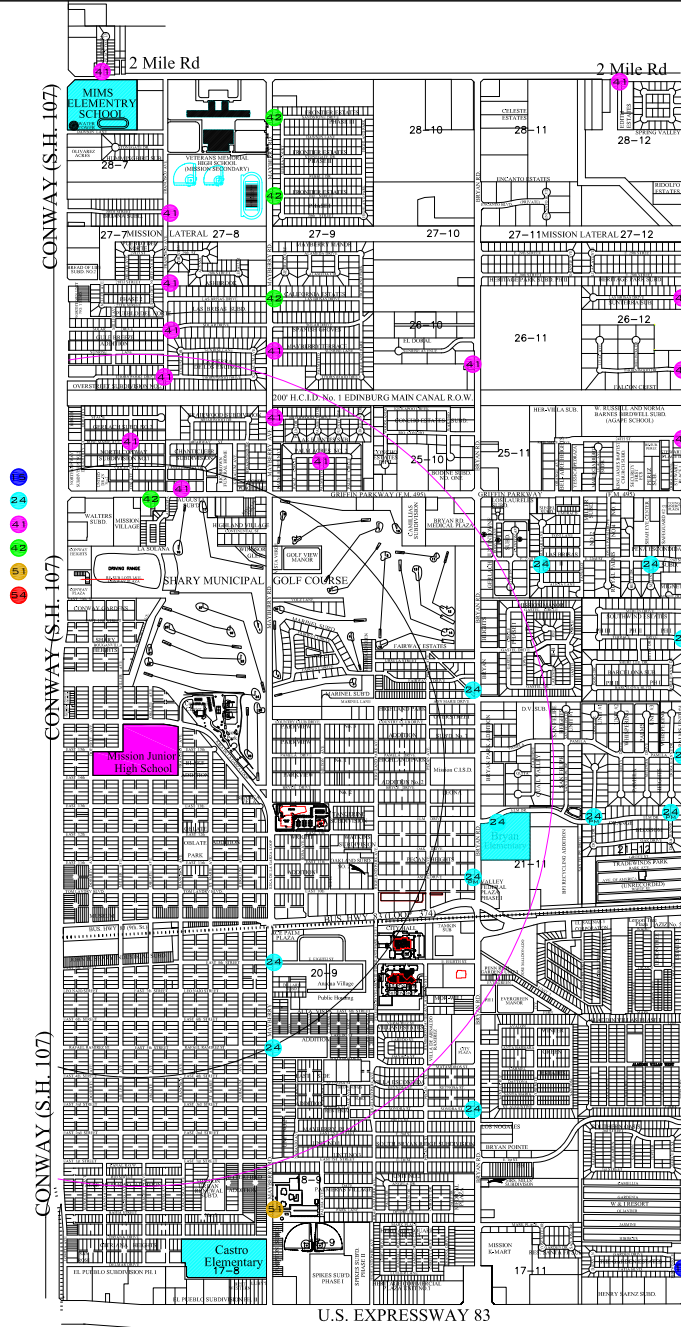

TRANSPORTATION

2016-2017

SCHOOL ROUTES

- Route 15 a.m. & p.m.
- Route 24 a.m. & p.m.
- Route 41 a.m. & p.m.
- Route 42 a.m. & p.m.
- Route 51 a.m. & p.m.
- Route 54 a.m. & p.m.

PROVALE/REAR VIEW FLAT GEOMETRICAL

- 15
- 24
- 41
- 42
- 51
- 54