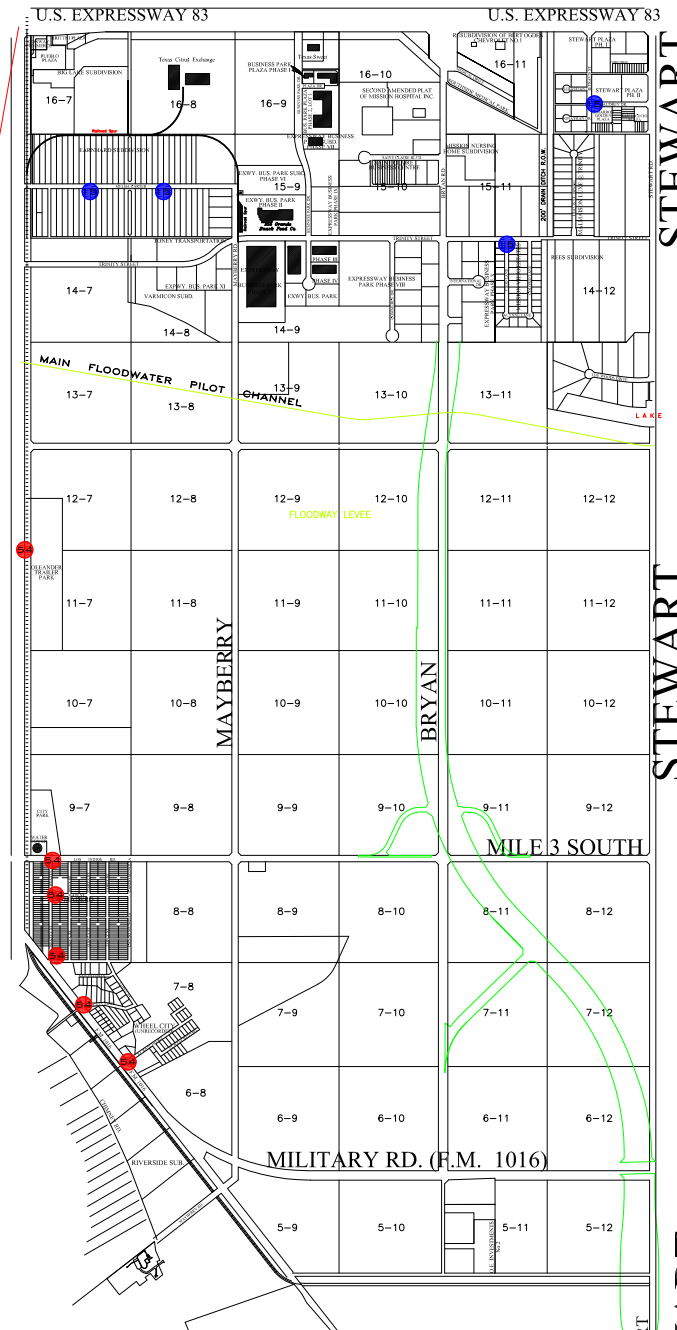

STEWART

STEWART

STEWART

Mission Jr. High School
415 East 14th St.
Mission, Texas 78572