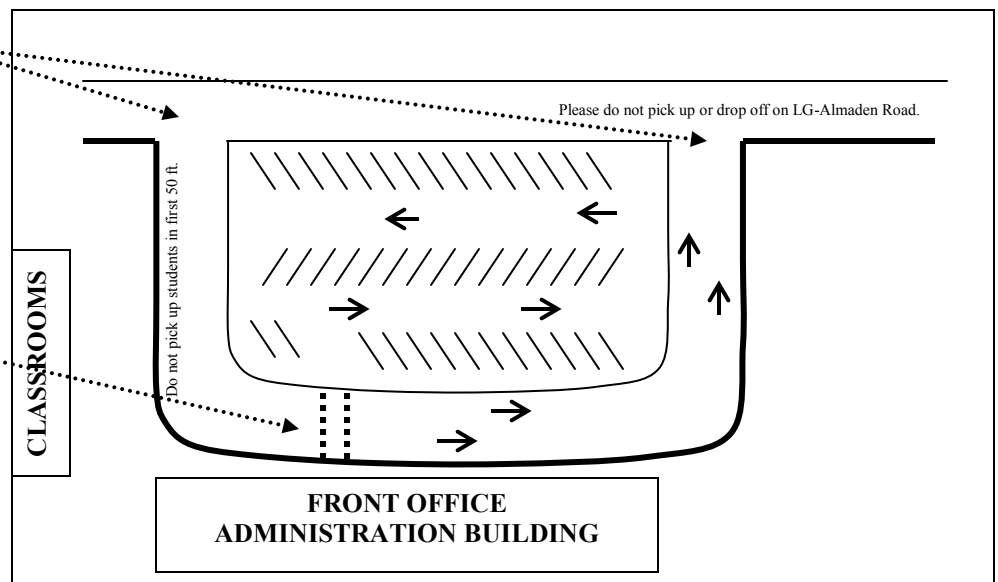

Parking Lot Procedures

Union Middle School

Student Safety

Please help us reinforce the following safety expectations for our students...

- Students are to walk AROUND the loading zone (front circle) and **may not cross at the entrance or exit of the front circle during the start and end of school.**
- Students are to use the crosswalk in front of the office doors to enter the parking lot OR a car in the second lane.
- Students are to wait until a parking attendant stops traffic to cross through the crosswalk.
- Students are to walk their bikes at all times while on campus.
- Students are to enter and exit cars quickly and safely to allow other cars to advance through the circle.

Student Safety...
It's EVERYONE's
Business.

Dear UMS Families,

Thank you for your attention to our Parking Lot Procedures here at Union Middle School. The safety of our students is of the highest concerns and we appreciate your help in ensuring all of our students arrive and depart from Union Middle School in a safe, appropriate manner. Also, out of respect for our neighboring communities, please follow all speed limits and signage, especially during pick up and drop off times. We thank you for your support!