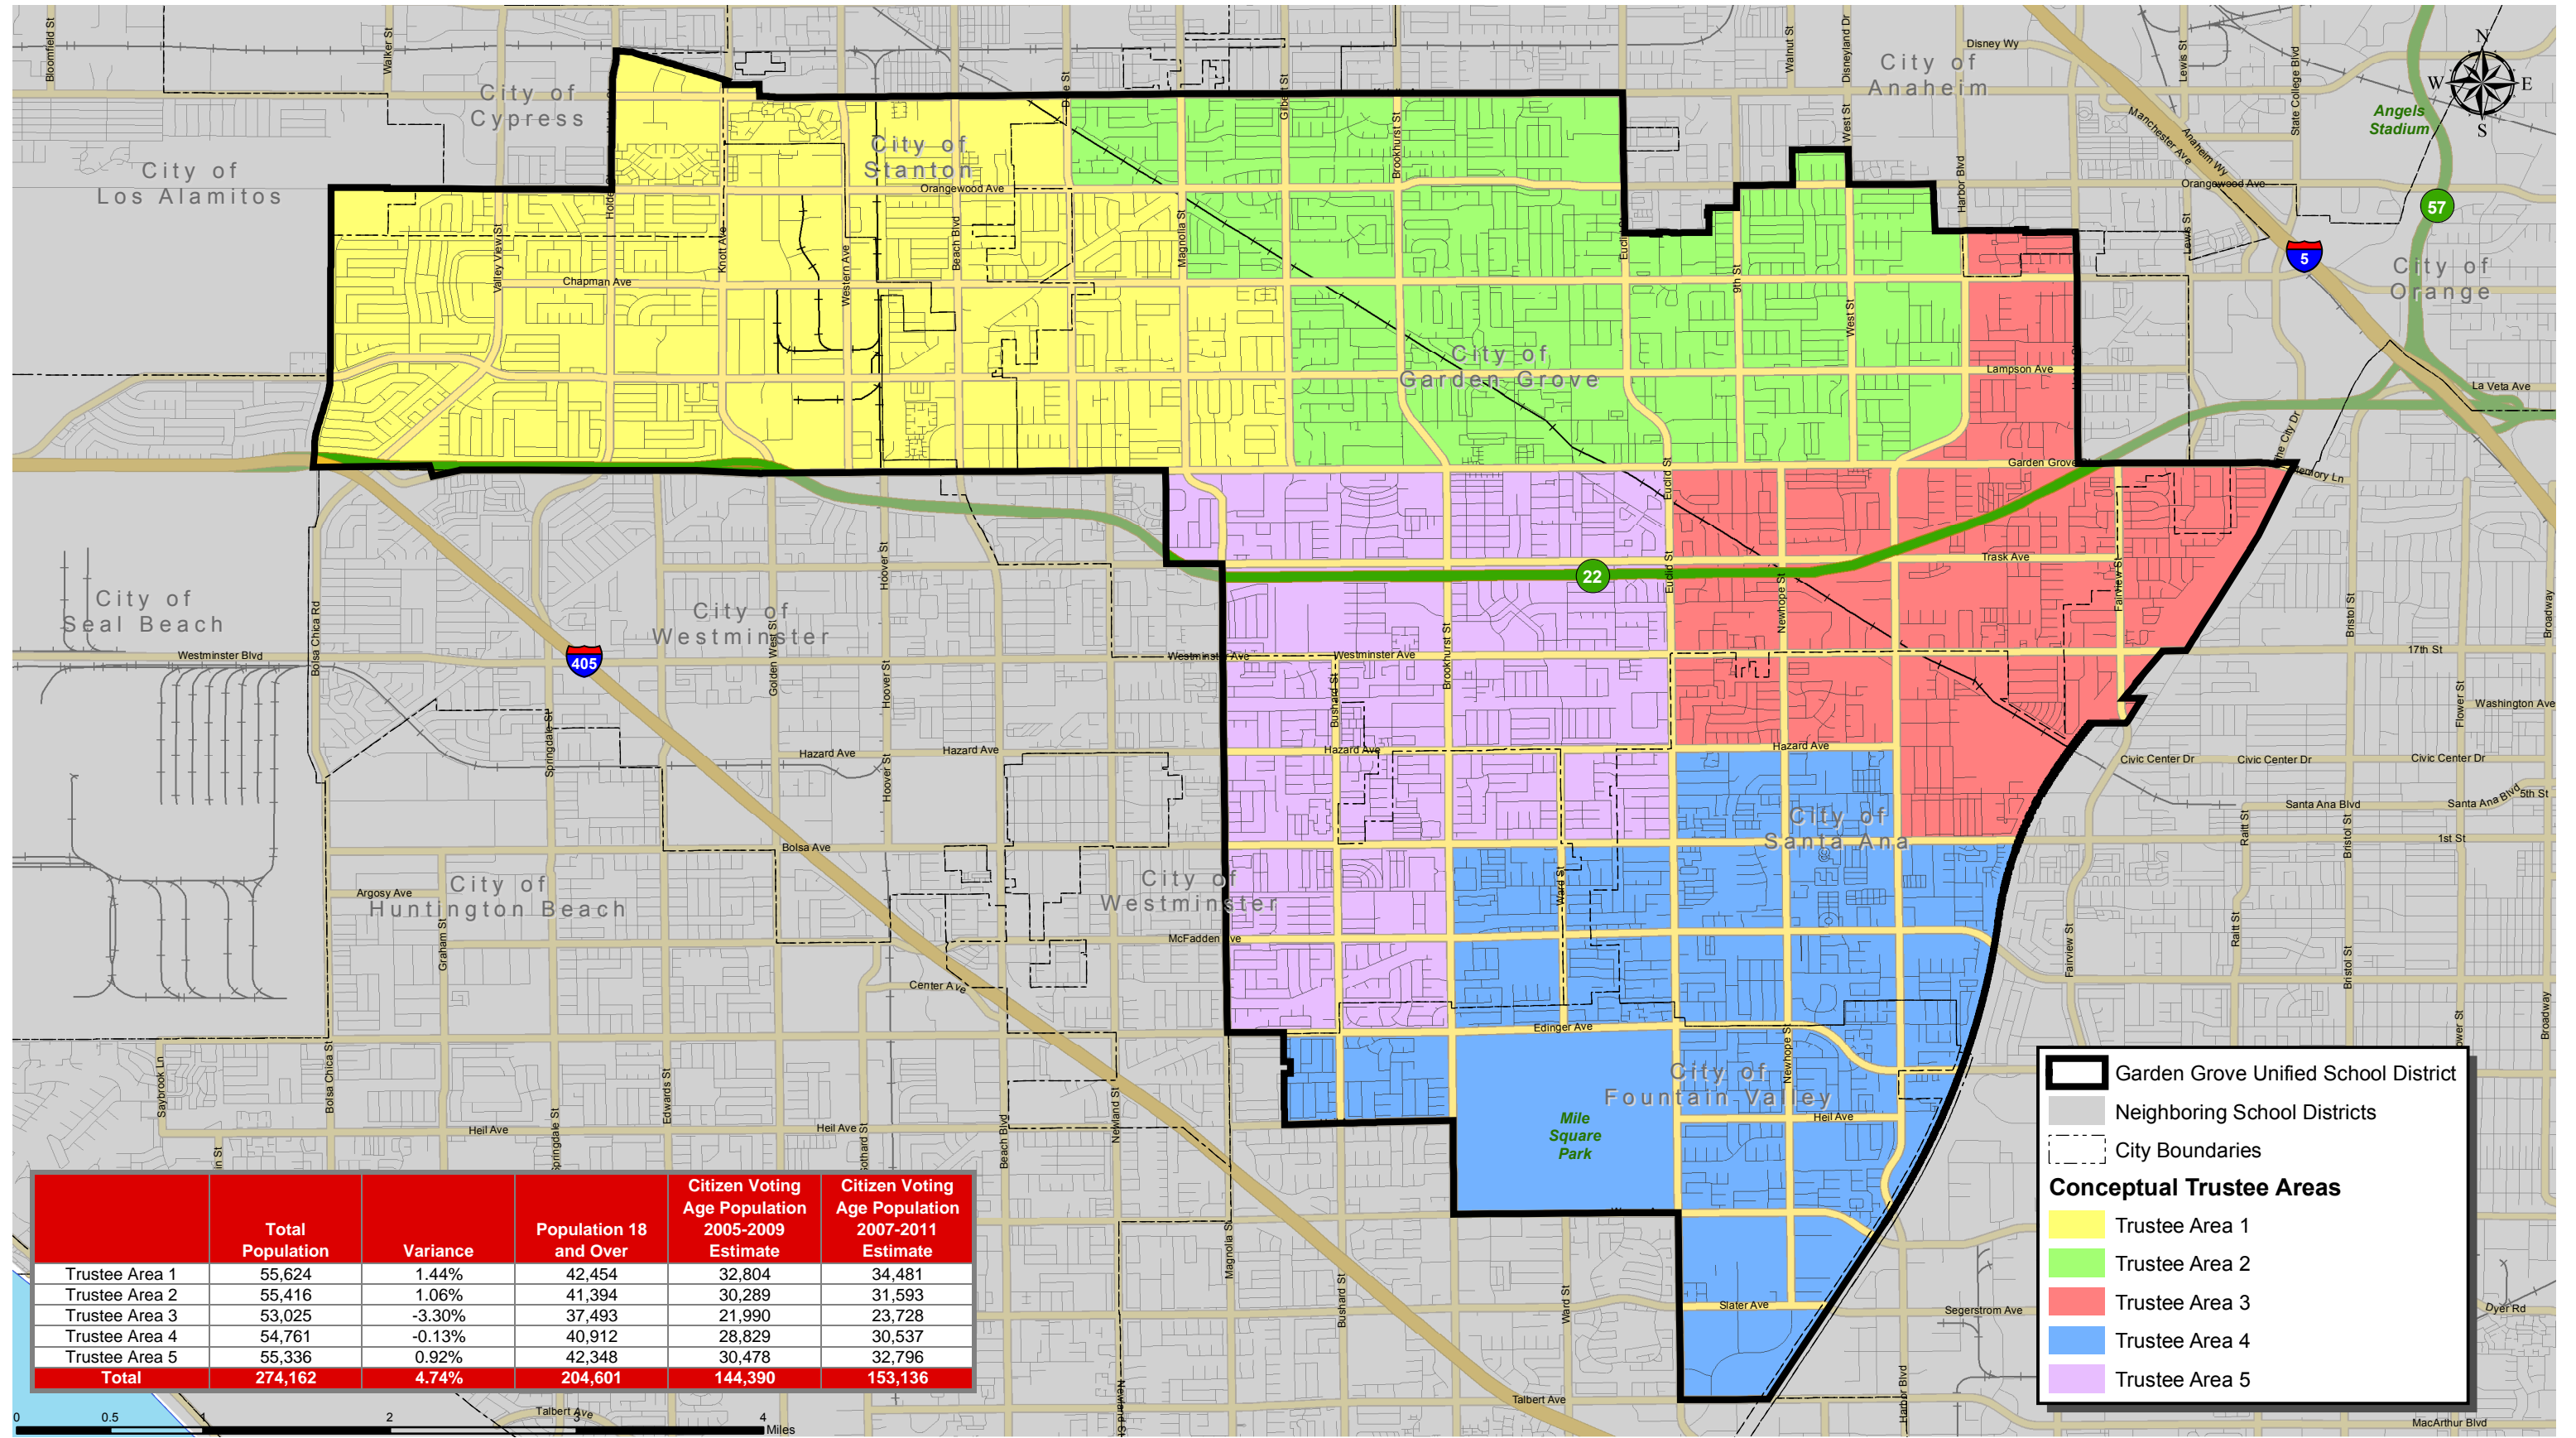

# Garden Grove Unified School District

## Conceptual Trustee Areas - Scenario 2

July 2014